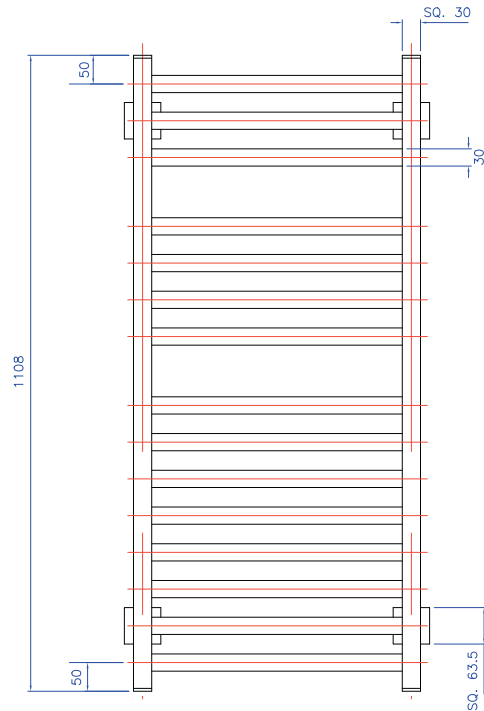

MYSON

MYSON Eastern Avenue, Team Valley, Gateshead, Tyne & Wear NE11 0PG, UK
T: 0845 402 3434, F: 0191 491 7568, sales@myson.co.uk, www.myson.co.uk

BANI Square

FAN1.

Projection

FAN2.

Projection

Pipe Centre Tappings (mm)