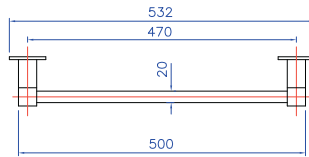

MYSON

MYSON Eastern Avenue, Team Valley, Gateshead, Tyne & Wear NE11 0PG, UK
T: 0845 402 3434, F: 0191 491 7568, sales@myson.co.uk, www.myson.co.uk

BANI Square

FAN1.

Projection

FAN2.

Projection

Pipe Centre Tappings (mm)