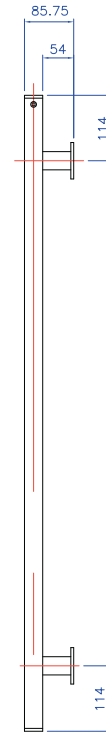

MYSON

MYSON Eastern Avenue, Team Valley, Gateshead, Tyne & Wear NE11 0PG, UK
T: 0845 402 3434, F: 0191 491 7568, sales@myson.co.uk, www.myson.co.uk

BANI Square

FAN1.

Projection

FAN2.

Projection

Pipe Centre Tappings (mm)