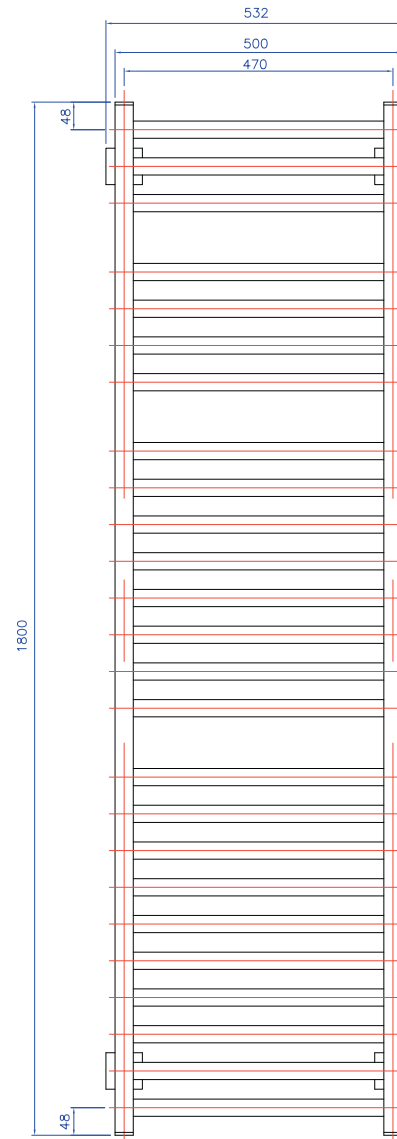

MYSON

MYSON Eastern Avenue, Team Valley, Gateshead, Tyne & Wear NE11 0PG, UK
T: 0845 402 3434, F: 0191 491 7568, sales@myson.co.uk, www.myson.co.uk

BANI Square

FAN1.

Projection

FAN2.

Projection

Pipe Centre Tappings (mm)