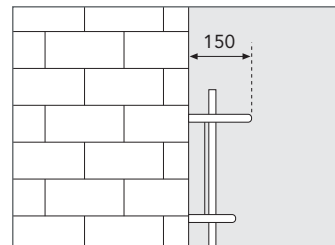

LEGATO.

Add a warm feel of stone to your interior.

Sealed electric.

Available in 2 stone finishes - slate and grey granite.

IP rating: IP32

Overall product width, including towel rail is 540mm.

Slate granite

Grey granite

code	width mm	height mm	rated watts
LGT1	400	900	600
LGT2	400	1500	1000

Projection (mm)

AVONMORE is also available as a sealed electric unit. See page 30.