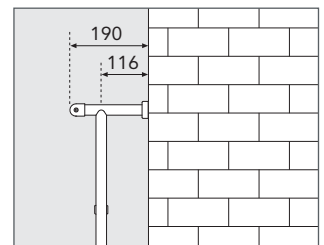

Projection (mm)

Face to Face Tappings (mm)

code	width mm	height mm	Btu/hr Δ 50°C	watts Δ 50°C
RPW1	622	934	989	290
RPW2	777	934	1225	359

width (mm)	A (mm)
622	517
777	672

This product now has 1/2" tappings.

NB: All measurements are nominal.