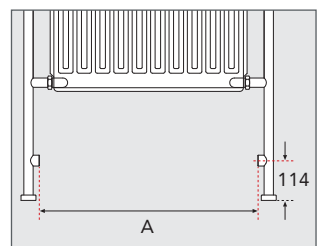

Projection (mm)

Face to Face Tappings (mm)

code	width mm	height mm	Btu/hr Δ 50°C	watts Δ 50°C
RPW1	622	934	989	290
RPW2	777	934	1225	359

width (mm)	A (mm)
622	517
777	672

This product now has 1/2" tappings.