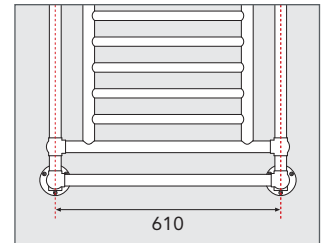

SALMON.

Stylish and elegant design.

Suitable for most central heating or hot water system, please see page 6.

Recommended valves: chrome CHV15 - please see page 62.

Dual fuel option available: recommended heater kit = PTC200.

Sleeving kits to hide pipework: SK15 - please see page 62.

code	width mm	height mm	Btu/hr $\Delta 50^{\circ}\text{C}$	watts $\Delta 50^{\circ}\text{C}$
B31/1	693	693	863*	253*

This product now has 1/2" tappings. *Outputs NPD.

Pipe Centre Tappings (mm)