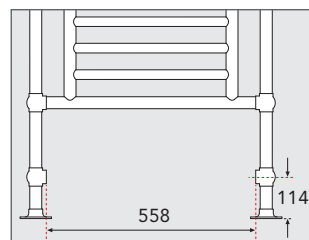

Dual fuel option available: recommended heater kit = PTC200.

Sleeving kits to hide pipework: SK15 - please see page 62.

code	width mm	height mm	Btu/hr $\Delta 50^{\circ}\text{C}$	watts $\Delta 50^{\circ}\text{C}$
B27/1	693	955	761	223

This product now has 1/2" tappings.

Face to Face Tappings (mm)

Projection (mm)

NB: All measurements are nominal.