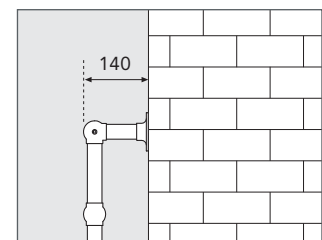

Dual fuel option available: recommended heater kit = PTC200.

Sleeving kits to hide pipework: SK15 - please see page 62.

code	width mm	height mm	Btu/hr $\Delta 50^{\circ}\text{C}$	watts $\Delta 50^{\circ}\text{C}$
B27/1	693	955	761	223

This product now has 1/2" tappings.

Face to Face Tappings (mm)

Projection (mm)

NB: All measurements are nominal.