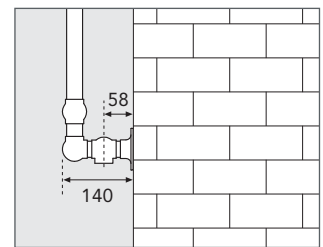

Projection (mm)

AWE.

A classic and distinguished towel warmer design.

Suitable for most central heating or hot water system, please see page 6.

Recommended valves: chrome CHV15 - please see page 62.

Dual fuel option available: recommended heater kit = PTC200.

Sleeving kits to hide pipework: SK15 - please see page 62.