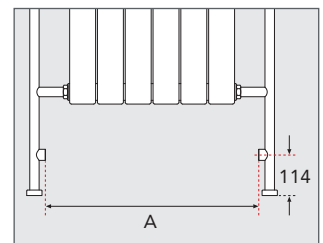

Projection (mm)

Face to Face Tappings (mm)

code	width mm	height mm	Btu/hr Δ 50°C	watts Δ 50°C
DRPW4VERT	636	934	1320	387
DRPW6VERT	936	934	1907	559

width (mm)	A (mm)
636	531
936	831

This product now has 1/2" tappings.