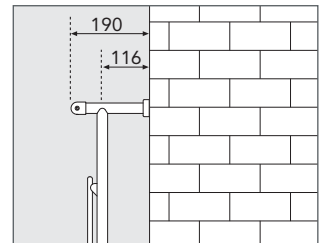

## SOKOTO.

Style from a décor radiator with a high heat output.

Suitable for indirect/closed heating systems only.

Recommended valves: chrome V15A - please see page 62.

Sleeving kits to hide pipework: SK15 - please see page 62.

Projection (mm)

Face to Face Tappings (mm)

code	width mm	height mm	Btu/hr Δ 50°C	watts Δ 50°C
DRPW4VERT	636	934	1320	387
DRPW6VERT	936	934	1907	559

width (mm)	A (mm)
636	531
936	831

This product now has 1/2" tappings.

NB: All measurements are nominal.