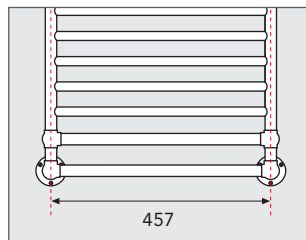

Sleeving kits to hide pipework: SK15 - please see page 62.

| code | width mm | height mm | Btu/hr $\Delta 50^{\circ}\text{C}$ | watts $\Delta 50^{\circ}\text{C}$ |
|-------|----------|-----------|------------------------------------|-----------------------------------|
| B36/1 | 540 | 1302 | 1194 | 350 |

This product now has 1/2" tappings.

Pipe Centre Tappings (mm)

Projection (mm)