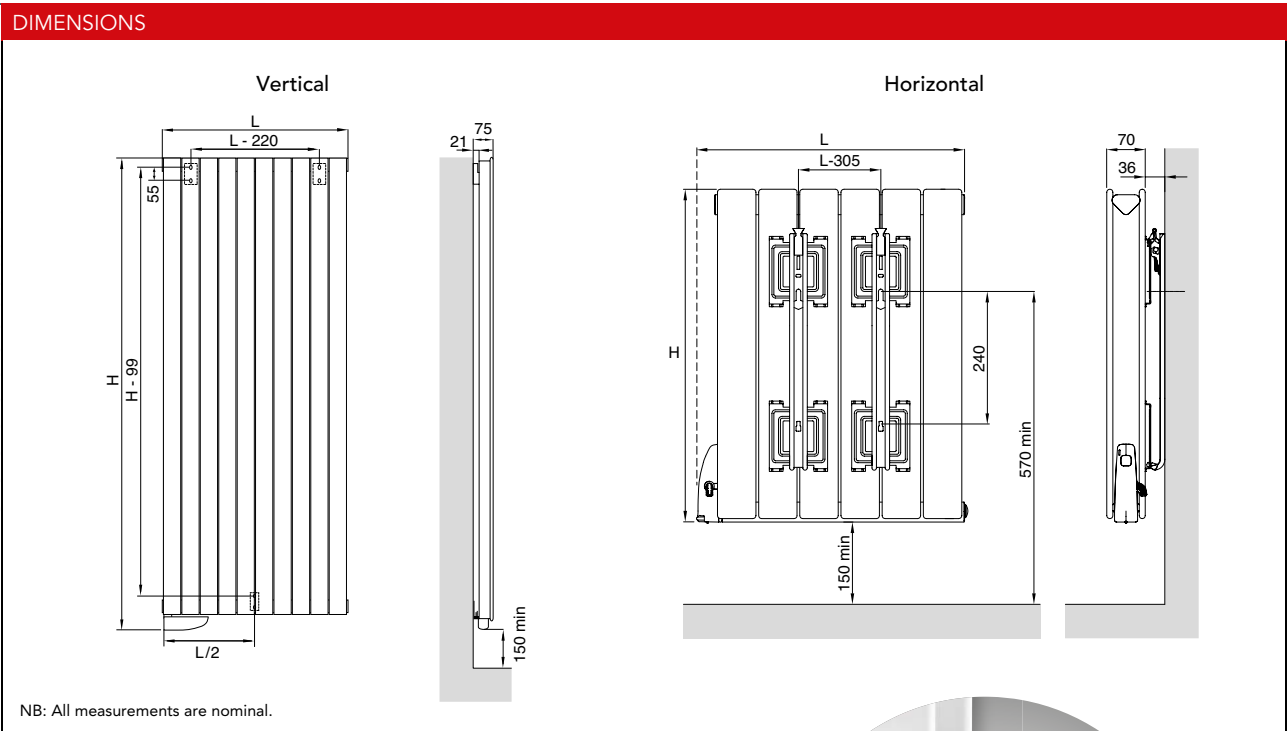

ELECTRIC DÉCOR
HORIZONTAL

ELECTRIC DÉCOR
VERTICAL

GENERAL SPECIFICATION

- CERTIFICATION**
Carries the BS Kitemark. Produced under a quality management system - ISO 9001:2008 and environmental management system - ISO 14001:2004.
 - ACCESSORIES**
TOUCH4 - 4 zone touch screen programmer. Please see page 245.
 - SEALED ELECTRIC**
 - IP RATING**
IP44.
 - GUARANTEE**
2 year guarantee from date of purchase against manufacturing defects.
 - DELIVERY**
2 - 5 working days.
 - COLOUR**
Finished in white (RAL 9016).
 - WASTE DISPOSAL**
According to The WEEE Directive (2012/19/EU). Please see page 251.
 - MATERIAL**
Manufactured from 1.25mm steel. Horizontal filled with a glycol mix, part water/part anti-freeze. Vertical filled with mineral oil.
- For more general information, please see page 250.

ELECTRIC DÉCOR VERTICAL

Order Code	Nominal Height (H) (mm)	Nominal Length (L) (mm)	Weight (kg)	Rated Watts
E6V10180	1835	455	30.36	1000
E9V10180	1835	680	41.86	1500

ELECTRIC DÉCOR HORIZONTAL

E6V20060	600	485	17.94	500
E8V20060	600	635	23.00	750
E11V20060	600	860	30.82	1000
E13V20060	600	1010	36.80	1250