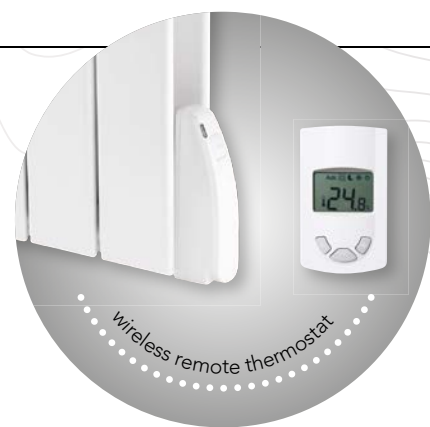

HYDRONIC MODEL AVAILABLE
Please see page 71

ELECTRIC DÉCOR

The electric DÉCOR is a stylish, contemporary alternative to a traditional radiator. An electric version of our popular hydronic model, the distinctive flat tube design will enhance the look of any room. It is suitable for a wide range of uses, both domestic and commercial. It is also perfect for projects that are off-gas or have no central heating pipes installed.

ELECTRIC DÉCOR
HORIZONTAL

ELECTRIC DÉCOR
VERTICAL

GENERAL SPECIFICATION

- CERTIFICATION**
Carries the BS Kitemark. Produced under a quality management system - ISO 9001:2008 and environmental management system - ISO 14001:2004.
 - ACCESSORIES**
TOUCH4 - 4 zone touch screen programmer. Please see page 245.
 - SEALED ELECTRIC**
 - IP RATING**
IP44.
 - GUARANTEE**
2 year guarantee from date of purchase against manufacturing defects.
 - DELIVERY**
2 - 5 working days.
 - COLOUR**
Finished in white (RAL 9016).
 - WASTE DISPOSAL**
According to The WEEE Directive (2012/19/EU). Please see page 251.
 - MATERIAL**
Manufactured from 1.25mm steel. Horizontal filled with a glycol mix, part water/part anti-freeze. Vertical filled with mineral oil.
- For more general information, please see page 250.