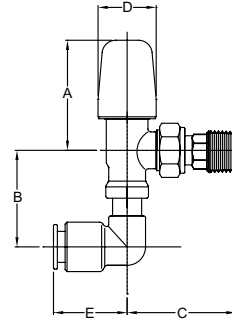

For more general information, please see page 250.

DIMENSIONS

SLIMLINE DECORATIVE

15mm Angle

15mm Straight
(for vertical mounting)

Model	A	B	C	D
	(mm)	(mm)	(mm)	(mm)
15mm Angle	57.0	30.0	56.0	30.0
15mm Straight	57.0	29.0	67.0	30.0

SLIMLINE DECORATIVE Pushfit PPV

10/15mm Angle

10/15mm Straight
(for vertical mounting)

Model	A	B	C	D	E
	(mm)	(mm)	(mm)	(mm)	(mm)
10mm Angle	57.0	43.0	56.0	30.0	32.0
10mm Straight	57.0	43.0	67.0	30.0	32.0
15mm Angle	57.0	50.0	56.0	30.0	38.0
15mm Straight	57.0	49.0	67.0	30.0	38.0

NB: All measurements are nominal.

DECSL15HSC

DECSL10HACPF90

SLIMLINE DECORATIVE

Description	Metal Finish	Order Code	Minimum Order Qty
15mm Angle Combined Wheelhead/Lockshield Manual Valve	Polished Chrome	DECSL15HAC	1
15mm Straight Combined Wheelhead/Lockshield Manual Valve	Polished Chrome	DECSL15HSC	1

SLIMLINE DECORATIVE PUSHFIT PPV

10mm (90°) Angle Combined Wheelhead/Lockshield Manual Valve	Polished Chrome	DECSL10HACPF90	1
10mm (90°) Straight Combined Wheelhead/Lockshield Manual Valve	Polished Chrome	DECSL10HSCPF90	1
15mm (90°) Angle Combined Wheelhead/Lockshield Manual Valve	Polished Chrome	DECSL15HACPF90	1
15mm (90°) Straight Combined Wheelhead/Lockshield Manual Valve	Polished Chrome	DECSL15HSCPF90	1