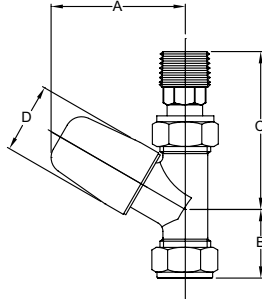

For more general information, please see page 250.

DIMENSIONS

SLIMLINE DECORATIVE

15mm Angle

15mm Straight
(for vertical mounting)

Model	A	B	C	D
	(mm)	(mm)	(mm)	(mm)
15mm Angle	57.0	30.0	56.0	30.0
15mm Straight	57.0	29.0	67.0	30.0

SLIMLINE DECORATIVE Pushfit PPV

10/15mm Angle

10/15mm Straight
(for vertical mounting)

Model	A	B	C	D	E
	(mm)	(mm)	(mm)	(mm)	(mm)
10mm Angle	57.0	43.0	56.0	30.0	32.0
10mm Straight	57.0	43.0	67.0	30.0	32.0
15mm Angle	57.0	50.0	56.0	30.0	38.0
15mm Straight	57.0	49.0	67.0	30.0	38.0

NB: All measurements are nominal.

DECSL15HSC

DECSL10HACPF90

SLIMLINE DECORATIVE

Description	Metal Finish	Order Code	Minimum Order Qty
15mm Angle Combined Wheelhead/Lockshield Manual Valve	Polished Chrome	DECSL15HAC	1
15mm Straight Combined Wheelhead/Lockshield Manual Valve	Polished Chrome	DECSL15HSC	1

SLIMLINE DECORATIVE PUSHFIT PPV

10mm (90°) Angle Combined Wheelhead/Lockshield Manual Valve	Polished Chrome	DECSL10HACPF90	1
10mm (90°) Straight Combined Wheelhead/Lockshield Manual Valve	Polished Chrome	DECSL10HSCPF90	1
15mm (90°) Angle Combined Wheelhead/Lockshield Manual Valve	Polished Chrome	DECSL15HACPF90	1
15mm (90°) Straight Combined Wheelhead/Lockshield Manual Valve	Polished Chrome	DECSL15HSCPF90	1