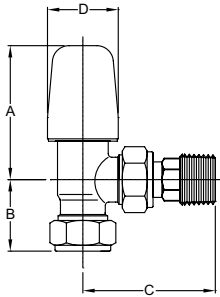

GENERAL SPECIFICATION

-  **CERTIFICATION**
Produced under a quality management system - ISO 9001:2008. Conforms to BS 2767-1.
-  **OPERATING PRESSURES**
Tested to a maximum pressure of 10 bar (compression and screwed iron), 3 bar (pushfit).
-  **GUARANTEE**
2 year guarantee from date of purchase against manufacturing defects.
-  **OPERATING TEMPERATURE**
Maximum 120°C (compression and screwed iron), 92°C (pushfit).
-  **COLOUR**
Finished in polished chrome.
-  **DELIVERY**
2 - 5 working days.
-  **CONNECTIONS**
Compression, pushfit or screwed iron.

For more general information, please see page 250.

DIMENSIONS

SLIMLINE DECORATIVE

15mm Angle

15mm Straight
(for vertical mounting)

Model	A	B	C	D
	(mm)	(mm)	(mm)	(mm)
15mm Angle	57.0	30.0	56.0	30.0
15mm Straight	57.0	29.0	67.0	30.0

SLIMLINE DECORATIVE Pushfit PPV

10/15mm Angle

10/15mm Straight
(for vertical mounting)

Model	A	B	C	D	E
	(mm)	(mm)	(mm)	(mm)	(mm)
10mm Angle	57.0	43.0	56.0	30.0	32.0
10mm Straight	57.0	43.0	67.0	30.0	32.0
15mm Angle	57.0	50.0	56.0	30.0	38.0
15mm Straight	57.0	49.0	67.0	30.0	38.0

NB: All measurements are nominal.

DECSL15HSC

DECSL10HACPF90

SLIMLINE DECORATIVE

Description	Metal Finish	Order Code	Minimum Order Qty
15mm Angle Combined Wheelhead/Lockshield Manual Valve	Polished Chrome	DECSL15HAC	1
15mm Straight Combined Wheelhead/Lockshield Manual Valve	Polished Chrome	DECSL15HSC	1