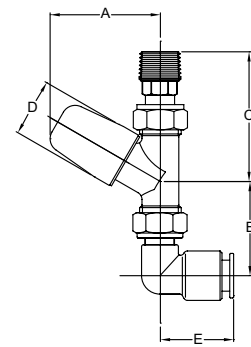

For more general information, please see page 250.

DIMENSIONS

SLIMLINE DECORATIVE

15mm Angle

15mm Straight
(for vertical mounting)

Model	A	B	C	D
	(mm)	(mm)	(mm)	(mm)
15mm Angle	57.0	30.0	56.0	30.0
15mm Straight	57.0	29.0	67.0	30.0

SLIMLINE DECORATIVE Pushfit PPV

10/15mm Angle

10/15mm Straight
(for vertical mounting)

Model	A	B	C	D	E
	(mm)	(mm)	(mm)	(mm)	(mm)
10mm Angle	57.0	43.0	56.0	30.0	32.0
10mm Straight	57.0	43.0	67.0	30.0	32.0
15mm Angle	57.0	50.0	56.0	30.0	38.0
15mm Straight	57.0	49.0	67.0	30.0	38.0

NB: All measurements are nominal.

DECSL15HSC

DECSL10HACPF90

SLIMLINE DECORATIVE

Description	Metal Finish	Order Code	Minimum Order Qty
15mm Angle Combined Wheelhead/Lockshield Manual Valve	Polished Chrome	DECSL15HAC	1
15mm Straight Combined Wheelhead/Lockshield Manual Valve	Polished Chrome	DECSL15HSC	1

SLIMLINE DECORATIVE PUSHFIT PPV

10mm (90°) Angle Combined Wheelhead/Lockshield Manual Valve	Polished Chrome	DECSL10HACPF90	1
10mm (90°) Straight Combined Wheelhead/Lockshield Manual Valve	Polished Chrome	DECSL10HSCPF90	1
15mm (90°) Angle Combined Wheelhead/Lockshield Manual Valve	Polished Chrome	DECSL15HACPF90	1
15mm (90°) Straight Combined Wheelhead/Lockshield Manual Valve	Polished Chrome	DECSL15HSCPF90	1