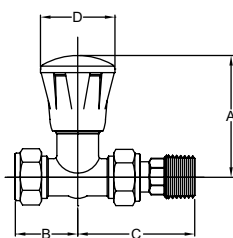

For more general information, please see page 260.

Dimensions

Wheel Head

8/10/15mm Angle

15mm Straight

Model	A	B	C	D
	(mm)	(mm)	(mm)	(mm)
8/10/15mm Angle	54.0	28.0	58.0	37.0
15mm Straight	60.5	30.5	58.0	37.0

Lockshield

8/10/15mm Angle with Drain Off

15mm Straight

Model	A	B	C	D	E
	(mm)	(mm)	(mm)	(mm)	(mm)
8/10/15mm Angle/Drain	54.0	28.0	58.0	32.2	28.0
15mm Straight	60.5	30.5	58.0	32.2	-

NB: All measurements are nominal.

MATCHMATE

Description	Metal Finish	Wheel Head Order Code	Lockshield Order Code	Minimum Order Qty
8mm Angle	Nickel	MM8WAN	MM8LAN	10
8mm Angle with Drain Off	Nickel	-	MM8LAND	10
10mm Angle	Brass	MM10WAB	MM10LAB	10
10mm Angle with Drain Off	Brass	-	MM10LABD	10
10mm Angle	Nickel	MM10WAN	MM10LAN	10
10mm Angle with Drain Off	Nickel	-	MM10LAND	10
15mm Angle	Brass	MM15WAB	MM15LAB	10
15mm Angle with Drain Off	Brass	-	MM15LABD	10
15mm Angle	Nickel	MM15WAN	MM15LAN	10
15mm Angle with Drain Off	Nickel	-	MM15LAND	10
15mm Straight	Nickel	MM15WSN	MM15LSN	10
10mm (90° Comp Elbow) Angle	Nickel	MM10WAN90	MM10LAN90	20
10mm (90° Comp Elbow) Angle with Drain Off	Nickel	-	MM10LAND90	20
Wheelhead Valve Top Only	White Plastic	MMTOPWH	-	20
Lockshield Valve Top Only	White Plastic	-	MMTOPLS	20

MATCHMATE pushfit

10mm Angle	Nickel	MM10WANPF	MM10LANPF	20
10mm Angle with Drain Off	Nickel	-	MM10LANDPF	20
10mm (90° Pushfit Elbow) Angle	Nickel	MM10WANPF90	MM10LANPF90	20
10mm (90° Pushfit Elbow) Angle with Drain Off	Nickel	-	MM10LANDPF90	20
10mm Straight	Nickel	MM10WSNPF	MM10LSNPF	20
15mm Angle	Nickel	MM15WANPF	MM15LANPF	20
15mm (90° Pushfit Elbow) Angle	Nickel	MM15WANPF90	MM15LANPF90	20
15mm (90° Pushfit Elbow) Angle with Drain Off	Nickel	-	MM15LANDPF90	20