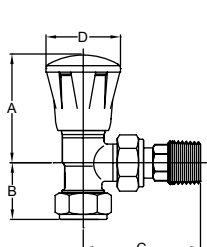

General specification

- 
CERTIFICATION
 Produced under a quality management system - ISO 9001:2008. Pressure tested in accordance with BS 2767.
- 
GUARANTEE
 2 year guarantee from date of purchase against manufacturing defects.
- 
COLOUR
 Finished in nickel or brass.
- 
CONNECTIONS
 Compression or pushfit.
- 
OPERATING PRESSURES
 Tested to a maximum pressure of 10 bar (compression), 3 bar (pushfit).
- 
OPERATING TEMPERATURE
 Maximum 120°C (compression), 92°C (pushfit).
- 
DELIVERY
 2 - 5 working days.

For more general information, please see page 260.

Dimensions

Wheel Head

8/10/15mm Angle

15mm Straight

Model	A	B	C	D
	(mm)	(mm)	(mm)	(mm)
8/10/15mm Angle	54.0	28.0	58.0	37.0
15mm Straight	60.5	30.5	58.0	37.0

Lockshield

8/10/15mm Angle with Drain Off

15mm Straight

Model	A	B	C	D	E
	(mm)	(mm)	(mm)	(mm)	(mm)
8/10/15mm Angle/Drain	54.0	28.0	58.0	32.2	28.0
15mm Straight	60.5	30.5	58.0	32.2	-

NB: All measurements are nominal.

MATCHMATE

Description	Metal Finish	Wheel Head Order Code	Lockshield Order Code	Minimum Order Qty
8mm Angle	Nickel	MM8WAN	MM8LAN	10
8mm Angle with Drain Off	Nickel	-	MM8LAND	10
10mm Angle	Brass	MM10WAB	MM10LAB	10
10mm Angle with Drain Off	Brass	-	MM10LABD	10
10mm Angle	Nickel	MM10WAN	MM10LAN	10
10mm Angle with Drain Off	Nickel	-	MM10LAND	10
15mm Angle	Brass	MM15WAB	MM15LAB	10
15mm Angle with Drain Off	Brass	-	MM15LABD	10
15mm Angle	Nickel	MM15WAN	MM15LAN	10
15mm Angle with Drain Off	Nickel	-	MM15LAND	10
15mm Straight	Nickel	MM15WSN	MM15LSN	10
10mm (90° Comp Elbow) Angle	Nickel	MM10WAN90	MM10LAN90	20
10mm (90° Comp Elbow) Angle with Drain Off	Nickel	-	MM10LAND90	20
Wheelhead Valve Top Only	White Plastic	MMTOPWH	-	20
Lockshield Valve Top Only	White Plastic	-	MMTOPLS	20