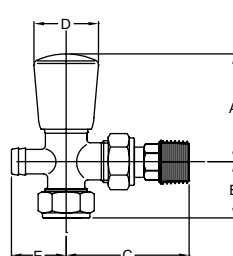

For more general information, please see page 260.

Dimensions

Wheel Head

8/10/15mm Angle

15mm Straight

Model	A	B	C	D
	(mm)	(mm)	(mm)	(mm)
8/10/15mm Angle	54.0	28.0	58.0	37.0
15mm Straight	60.5	30.5	58.0	37.0

Lockshield

8/10/15mm Angle with Drain Off

15mm Straight

Model	A	B	C	D	E
	(mm)	(mm)	(mm)	(mm)	(mm)
8/10/15mm Angle/Drain	54.0	28.0	58.0	32.2	28.0
15mm Straight	60.5	30.5	58.0	32.2	-

NB: All measurements are nominal.

MATCHMATE

Description	Metal Finish	Wheel Head Order Code	Lockshield Order Code	Minimum Order Qty
8mm Angle	Nickel	MM8WAN	MM8LAN	10
8mm Angle with Drain Off	Nickel	-	MM8LAND	10
10mm Angle	Brass	MM10WAB	MM10LAB	10
10mm Angle with Drain Off	Brass	-	MM10LABD	10
10mm Angle	Nickel	MM10WAN	MM10LAN	10
10mm Angle with Drain Off	Nickel	-	MM10LAND	10
15mm Angle	Brass	MM15WAB	MM15LAB	10
15mm Angle with Drain Off	Brass	-	MM15LABD	10
15mm Angle	Nickel	MM15WAN	MM15LAN	10
15mm Angle with Drain Off	Nickel	-	MM15LAND	10
15mm Straight	Nickel	MM15WSN	MM15LSN	10
10mm (90° Comp Elbow) Angle	Nickel	MM10WAN90	MM10LAN90	20
10mm (90° Comp Elbow) Angle with Drain Off	Nickel	-	MM10LAND90	20
Wheelhead Valve Top Only	White Plastic	MMTOPWH	-	20
Lockshield Valve Top Only	White Plastic	-	MMTOPLS	20

MATCHMATE pushfit

10mm Angle	Nickel	MM10WANPF	MM10LANPF	20
10mm Angle with Drain Off	Nickel	-	MM10LANDPF	20
10mm (90° Pushfit Elbow) Angle	Nickel	MM10WANPF90	MM10LANPF90	20
10mm (90° Pushfit Elbow) Angle with Drain Off	Nickel	-	MM10LANDPF90	20
10mm Straight	Nickel	MM10WSNPF	MM10LSNPF	20
15mm Angle	Nickel	MM15WANPF	MM15LANPF	20
15mm (90° Pushfit Elbow) Angle	Nickel	MM15WANPF90	MM15LANPF90	20
15mm (90° Pushfit Elbow) Angle with Drain Off	Nickel	-	MM15LANDPF90	20