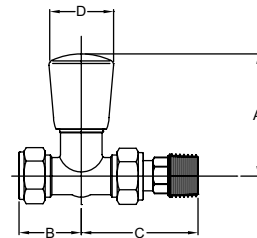

For more general information, please see page 260.

Dimensions

Wheel Head

8/10/15mm Angle

15mm Straight

Model	A	B	C	D
	(mm)	(mm)	(mm)	(mm)
8/10/15mm Angle	54.0	28.0	58.0	37.0
15mm Straight	60.5	30.5	58.0	37.0

Lockshield

8/10/15mm Angle with Drain Off

15mm Straight

Model	A	B	C	D	E
	(mm)	(mm)	(mm)	(mm)	(mm)
8/10/15mm Angle/Drain	54.0	28.0	58.0	32.2	28.0
15mm Straight	60.5	30.5	58.0	32.2	-

NB: All measurements are nominal.

MATCHMATE

Description	Metal Finish	Wheel Head Order Code	Lockshield Order Code	Minimum Order Qty
8mm Angle	Nickel	MM8WAN	MM8LAN	10
8mm Angle with Drain Off	Nickel	-	MM8LAND	10
10mm Angle	Brass	MM10WAB	MM10LAB	10
10mm Angle with Drain Off	Brass	-	MM10LABD	10
10mm Angle	Nickel	MM10WAN	MM10LAN	10
10mm Angle with Drain Off	Nickel	-	MM10LAND	10
15mm Angle	Brass	MM15WAB	MM15LAB	10
15mm Angle with Drain Off	Brass	-	MM15LABD	10
15mm Angle	Nickel	MM15WAN	MM15LAN	10
15mm Angle with Drain Off	Nickel	-	MM15LAND	10
15mm Straight	Nickel	MM15WSN	MM15LSN	10
10mm (90° Comp Elbow) Angle	Nickel	MM10WAN90	MM10LAN90	20
10mm (90° Comp Elbow) Angle with Drain Off	Nickel	-	MM10LAND90	20
Wheelhead Valve Top Only	White Plastic	MMTOPWH	-	20
Lockshield Valve Top Only	White Plastic	-	MMTOPLS	20

MATCHMATE pushfit

10mm Angle	Nickel	MM10WANPF	MM10LANPF	20
10mm Angle with Drain Off	Nickel	-	MM10LANDPF	20
10mm (90° Pushfit Elbow) Angle	Nickel	MM10WANPF90	MM10LANPF90	20
10mm (90° Pushfit Elbow) Angle with Drain Off	Nickel	-	MM10LANDPF90	20
10mm Straight	Nickel	MM10WSNPF	MM10LSNPF	20
15mm Angle	Nickel	MM15WANPF	MM15LANPF	20
15mm (90° Pushfit Elbow) Angle	Nickel	MM15WANPF90	MM15LANPF90	20
15mm (90° Pushfit Elbow) Angle with Drain Off	Nickel	-	MM15LANDPF90	20