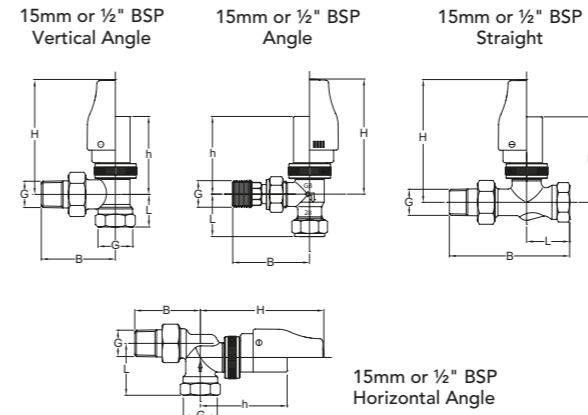

GENERAL SPECIFICATION

- CERTIFICATION**
Produced under a quality management system - ISO 9001:2008 and complies to EN 215-1.
- OPERATING PRESSURES**
Tested to a maximum pressure of 10 bar (compression and screwed iron), 3 bar (pushfit).
- COLOUR**
Finished in polished chrome.
- DELIVERY**
2 - 5 working days.
- GUARANTEE**
2 year guarantee from date of purchase against manufacturing defects.
- OPERATING TEMPERATURE**
Maximum 120°C (compression and screwed iron), 92°C (pushfit).
- CONNECTIONS**
Compression, pushfit or screwed iron.

For more general information, please see page 276.

DIMENSIONS

SLIMLINE DECORATIVE TRV

Model	G	B	L	H*	h*
	(in)	(mm)	(mm)	(mm)	(mm)
15mm or 1/2" BSP Vertical Angle	1/2	58.0	26.0	109.0	75.0
15mm or 1/2" BSP Angle	1/2	64.0	32.0	108.0	72.0
15mm or 1/2" BSP Straight	1/2	95.0	33.0	113.0	77.0
15mm or 1/2" BSP Horizontal Angle	1/2	53.0	37.0	115.0	79.0

SLIMLINE DECORATIVE TRV

Model	A	B	C	D	E
	(mm)	(mm)	(mm)	(mm)	(mm)
15mm Vertical Angle	89.0	33.0	61.0	34.0	60.0
15mm Straight	93.0	40.0	67.0	-	-

NB: All measurements are nominal.
H* Fitted with 2TRVHEAD or 2TRVRSHEAD
h* Fitted with 2TRVADJHEAD

SLIMLINE DECORATIVE Pushfit TRV

Model	A	B	C	D	E
	(mm)	(mm)	(mm)	(mm)	(mm)
10mm TRV (90° Pushfit Elbow)	94.0	46.0	33.0	32.0	61.0
15mm TRV (90° Pushfit Elbow)	94.0	52.0	33.0	38.0	61.0
10mm TRV (90° Pushfit Elbow) Straight	97.0	56.0	67.0	-	-
15mm TRV (90° Pushfit Elbow) Straight	97.0	62.0	67.0	-	-