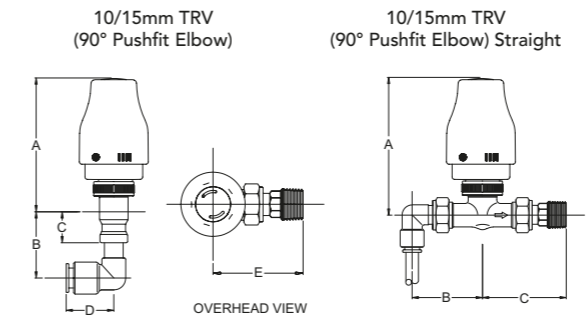

For more general information, please see page 276.

DIMENSIONS

SLIMLINE DECORATIVE TRV

Model	G	B	L	H*	h*
	(in)	(mm)	(mm)	(mm)	(mm)
15mm or 1/2" BSP Vertical Angle	1/2	58.0	26.0	109.0	75.0
15mm or 1/2" BSP Angle	1/2	64.0	32.0	108.0	72.0
15mm or 1/2" BSP Straight	1/2	95.0	33.0	113.0	77.0
15mm or 1/2" BSP Horizontal Angle	1/2	53.0	37.0	115.0	79.0

SLIMLINE DECORATIVE TRV

Model	A	B	C	D	E
	(mm)	(mm)	(mm)	(mm)	(mm)
15mm Vertical Angle	89.0	33.0	61.0	34.0	60.0
15mm Straight	93.0	40.0	67.0	-	-

NB: All measurements are nominal.
H* Fitted with 2TRVHEAD or 2TRVRSHEAD
h* Fitted with 2TRVADJHEAD

SLIMLINE DECORATIVE Pushfit TRV

Model	A	B	C	D	E
	(mm)	(mm)	(mm)	(mm)	(mm)
10mm TRV (90° Pushfit Elbow)	94.0	46.0	33.0	32.0	61.0
15mm TRV (90° Pushfit Elbow)	94.0	52.0	33.0	38.0	61.0
10mm TRV (90° Pushfit Elbow) Straight	97.0	56.0	67.0	-	-
15mm TRV (90° Pushfit Elbow) Straight	97.0	62.0	67.0	-	-