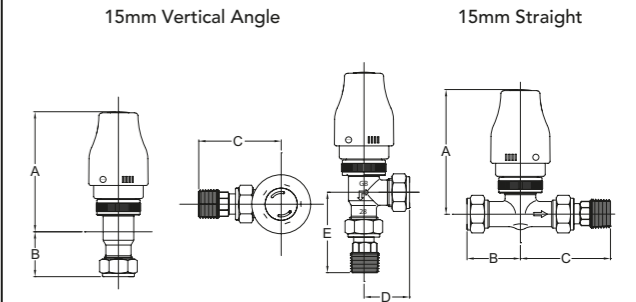

For more general information, please see page 276.

DIMENSIONS

SLIMLINE DECORATIVE TRV

Model	G	B	L	H*	h*
	(in)	(mm)	(mm)	(mm)	(mm)
15mm or 1/2" BSP Vertical Angle	1/2	58.0	26.0	109.0	75.0
15mm or 1/2" BSP Angle	1/2	64.0	32.0	108.0	72.0
15mm or 1/2" BSP Straight	1/2	95.0	33.0	113.0	77.0
15mm or 1/2" BSP Horizontal Angle	1/2	53.0	37.0	115.0	79.0

SLIMLINE DECORATIVE TRV

Model	A	B	C	D	E
	(mm)	(mm)	(mm)	(mm)	(mm)
15mm Vertical Angle	89.0	33.0	61.0	34.0	60.0
15mm Straight	93.0	40.0	67.0	-	-

NB: All measurements are nominal.
H* Fitted with 2TRVHEAD or 2TRVRSHEAD
h* Fitted with 2TRVADJHEAD

SLIMLINE DECORATIVE Pushfit TRV

Model	A	B	C	D	E
	(mm)	(mm)	(mm)	(mm)	(mm)
10mm TRV (90° Pushfit Elbow)	94.0	46.0	33.0	32.0	61.0
15mm TRV (90° Pushfit Elbow)	94.0	52.0	33.0	38.0	61.0
10mm TRV (90° Pushfit Elbow) Straight	97.0	56.0	67.0	-	-
15mm TRV (90° Pushfit Elbow) Straight	97.0	62.0	67.0	-	-