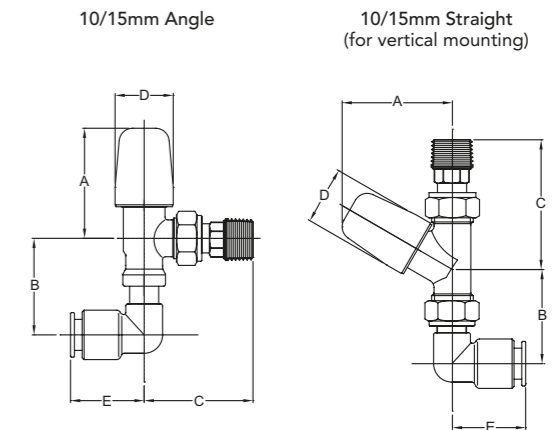

### DIMENSIONS

#### SLIMLINE DECORATIVE

Model	A (mm)	B (mm)	C (mm)	D (mm)
15mm Angle	57.0	30.0	56.0	30.0
15mm Straight	57.0	29.0	67.0	30.0

#### SLIMLINE DECORATIVE Pushfit

Model	A (mm)	B (mm)	C (mm)	D (mm)	E (mm)
10mm Angle	57.0	43.0	56.0	30.0	32.0
10mm Straight	57.0	43.0	67.0	30.0	32.0
15mm Angle	57.0	50.0	56.0	30.0	38.0
15mm Straight	57.0	49.0	67.0	30.0	38.0