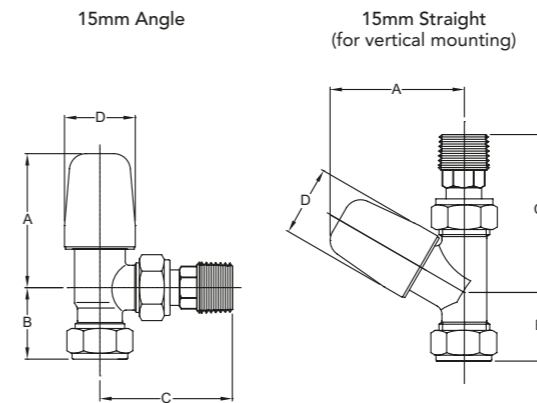

DIMENSIONS

SLIMLINE DECORATIVE

Model	A (mm)	B (mm)	C (mm)	D (mm)
15mm Angle	57.0	30.0	56.0	30.0
15mm Straight	57.0	29.0	67.0	30.0