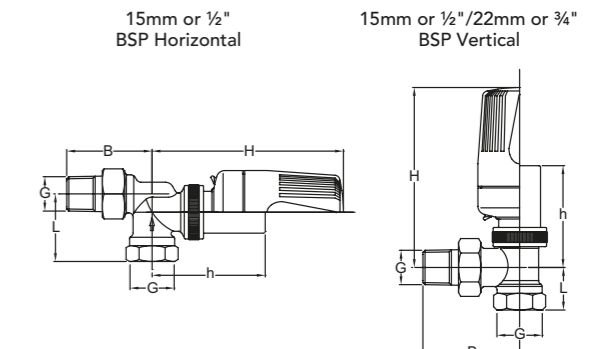

## DIMENSIONS

### Standard/Straight Bodies

Model	G	B	L	H*	h*
	(in)	(mm)	(mm)	(mm)	(mm)
15mm Standard	1/2	64.0	32.0	108.0	72.0
15mm or 1/2" BSP Straight	1/2	95.0	33.0	113.0	77.0
22mm or 3/4" BSP Straight	3/4	106.0	37.0	116.0	80.0

### Horizontal/Vertical Angle Bodies

Model	G	B	L	H*	h*
	(in)	(mm)	(mm)	(mm)	(mm)
15mm or 1/2" BSP Horizontal	1/2	53.0	37.0	115.0	79.0
15mm or 1/2" BSP Vertical	1/2	58.0	26.0	109.0	75.0
22mm or 3/4" BSP Vertical	3/4	66.0	29.0	111.0	87.0

## TRV BODIES

Description	Metal Finish	Order Code	Minimum Order Qty
15mm or 1/2" BSP Vertical Angle	Nickel	2TRV15AN	1
15mm or 1/2" BSP Horizontal Angle	Nickel	2TRV15IN	1
15mm or 1/2" BSP Straight	Nickel	2TRV15SN	1
15mm Standard TRV 2-WAY Body	Chrome	2TRVBOC	1
15mm Standard TRV 2-WAY Body	Nickel	2TRVBON	1
22mm or 3/4" BSP Vertical Angle (one way flow)	Nickel	2TRV22AN	1
22mm or 3/4" BSP Straight (one way flow)	Nickel	2TRV22SN	1
M28 TRV Body	Nickel	2TRVADAP	1