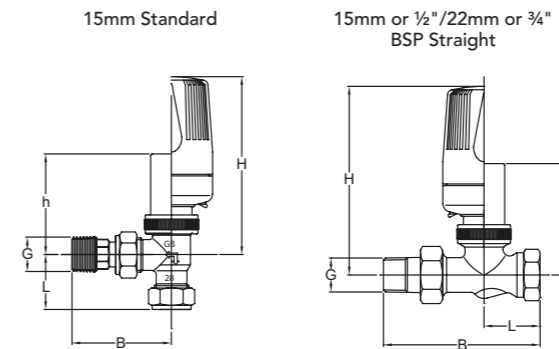

# TRV BODIES & ACCESSORIES

MYSON offer a range of TRV bodies and accessories to accompany radiators throughout the range.

All TRV bodies conform to EN 215-1, are available as angled, horizontal angled, straight and also come in a range of finishes.

## DIMENSIONS

### Standard/Straight Bodies

Model	G	B	L	H*	h*
	(in)	(mm)	(mm)	(mm)	(mm)
15mm Standard	1/2	64.0	32.0	108.0	72.0
15mm or 1/2" BSP Straight	1/2	95.0	33.0	113.0	77.0
22mm or 3/4" BSP Straight	3/4	106.0	37.0	116.0	80.0

### Horizontal/Vertical Angle Bodies

Model	G	B	L	H*	h*
	(in)	(mm)	(mm)	(mm)	(mm)
15mm or 1/2" BSP Horizontal	1/2	53.0	37.0	115.0	79.0
15mm or 1/2" BSP Vertical	1/2	58.0	26.0	109.0	75.0
22mm or 3/4" BSP Vertical	3/4	66.0	29.0	111.0	87.0