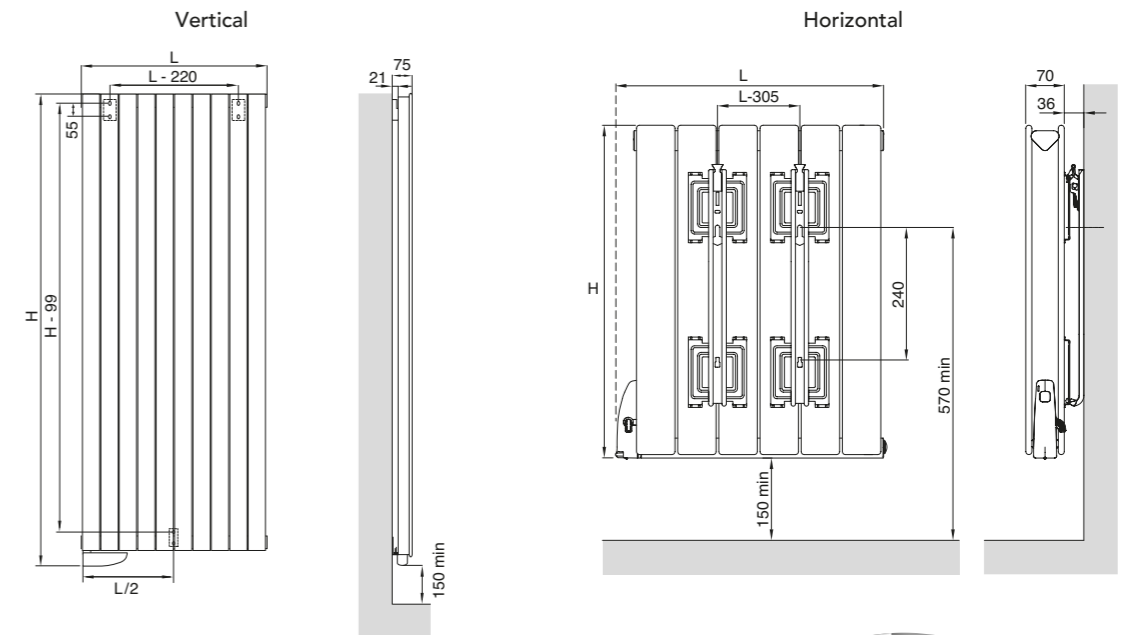

## DIMENSIONS

NB: All measurements are nominal.

### ELECTRIC DÉCOR VERTICAL

Order Code	Nominal Height (H) (mm)	Nominal Length (L) (mm)	Weight (kg)	Rated Watts
E6V10180	1835	455	30.36	1000
E9V10180	1835	680	41.86	1500