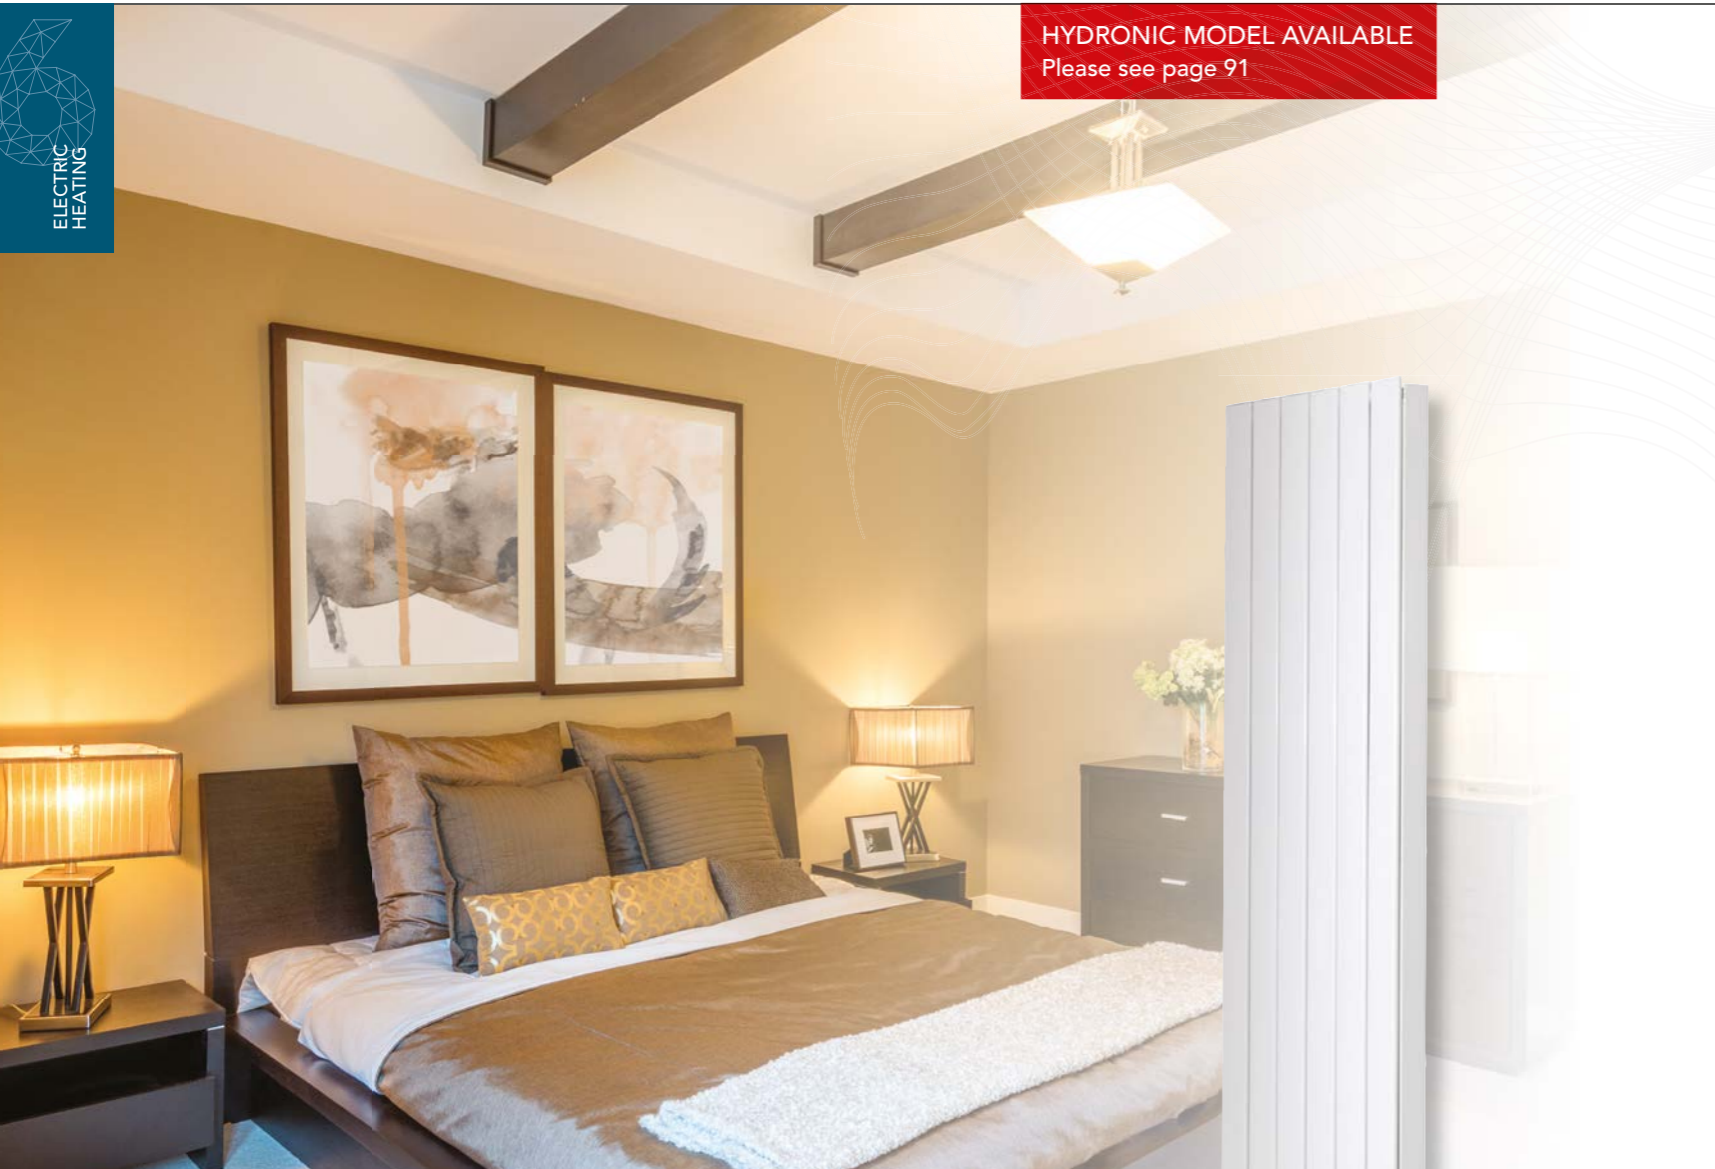

ELECTRIC HEATING

ELECTRIC HEATING

HYDRONIC MODEL AVAILABLE
Please see page 91

ELECTRIC DÉCOR

The electric DÉCOR is a stylish, contemporary alternative to a traditional radiator. An electric version of our popular hydronic model, the distinctive flat tube design will enhance the look of any room. It is suitable for a wide range of uses, both domestic and commercial. It is also perfect for projects that are off-gas or have no central heating pipes installed.