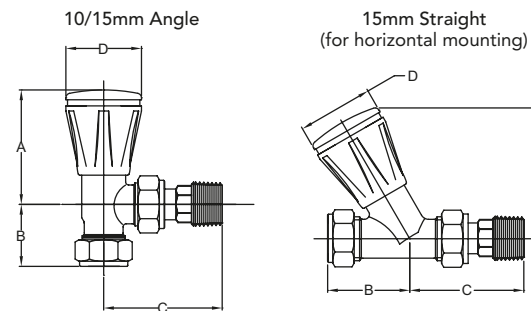

GENERAL SPECIFICATION

-  **CERTIFICATION**
Produced under a quality management system - ISO 9001:2008. Conforms to BS 2767-10.
-  **OPERATING PRESSURES**
Tested to a maximum pressure of 10 bar (compression and screwed iron), 3 bar (pushfit).
-  **COLOUR**
Finished in chrome or brass.
-  **OPERATING TEMPERATURE**
Maximum 120°C (compression and screwed iron), 92°C (pushfit).
-  **CONNECTIONS**
Compression, pushfit or screwed iron.
-  **DELIVERY**
2 - 5 working days.

For more general information, please see page 276.

DIMENSIONS

Wheel Head

Model	A (mm)	B (mm)	C (mm)	D (mm)
10/15mm Angle	55.7	31.0	58.0	37.0
15mm Straight	63.5	40.0	56.5	37.0

Lockshield

Model	A (mm)	B (mm)	C (mm)	D (mm)	E (mm)
10/15mm Angle	53.0	31.0	58.0	23.5	-
10/15mm Angle/Drain	53.0	31.0	76.6	23.5	34.0
15mm Straight	55.5	40.0	56.5	23.5	-
1/2" BSP Angle	53.0	27.0	58.0	23.0	-

NB: All measurements are nominal.

MATCHMASTER

Description	Metal Finish	Wheel Head Order Code	Lockshield Order Code	Minimum Order Qty
10mm Angle	Brass	MR10WAB	MR10LAB	10
10mm Angle with Drain Off	Brass	-	MR10LABD	10
10mm Angle	Chrome	MR10WAC	MR10LAC	10
10mm Angle with Drain Off	Chrome	-	MR10LACD	10
15mm Angle	Brass	MR15WAB	MR15LAB	10
15mm Angle	Chrome	MR15WAC	MR15LAC	10
15mm Angle with Drain Off	Chrome	-	MR15LACD	10
15mm or 1/2" BSP Angle (for iron and copper pipe)	Chrome	MR15WACIP	MR15LACIP	10
15mm Straight	Chrome	MR15WSC	MR15LSC	10
10mm (90° Comp Elbow) Angle	Chrome	-	MR10LAC90	20
10mm (90° Comp Elbow) Angle with Drain Off	Chrome	-	MR10LACD90	20
Drain Off Tail Only	Brass	-	DRAINB	1
Drain Off Tail Only	Chrome	-	DRAIN C	1
Wheelhead Valve Top Only	White Plastic	MRTOPWH	-	20
Lockshield Valve Top Only	White Plastic	-	MRTOPLS	20