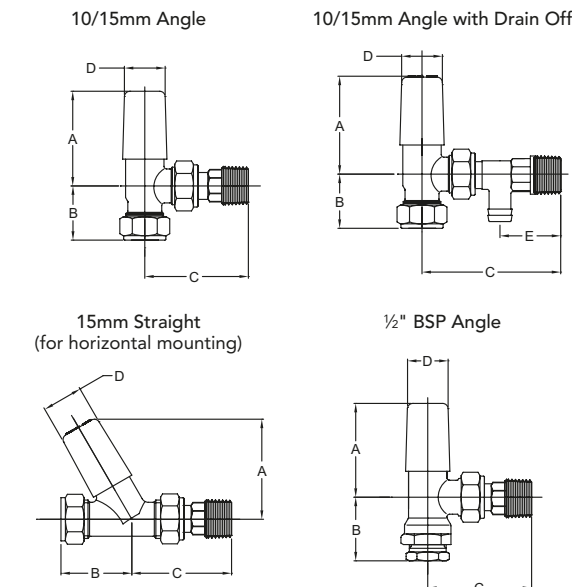

For more general information, please see page 276.

DIMENSIONS

Wheel Head

Model	A (mm)	B (mm)	C (mm)	D (mm)
10/15mm Angle	55.7	31.0	58.0	37.0
15mm Straight	63.5	40.0	56.5	37.0

Lockshield

Model	A (mm)	B (mm)	C (mm)	D (mm)	E (mm)
10/15mm Angle	53.0	31.0	58.0	23.5	-
10/15mm Angle/Drain	53.0	31.0	76.6	23.5	34.0
15mm Straight	55.5	40.0	56.5	23.5	-
1/2" BSP Angle	53.0	27.0	58.0	23.0	-

NB: All measurements are nominal.

MATCHMASTER

Description	Metal Finish	Wheel Head Order Code	Lockshield Order Code	Minimum Order Qty
10mm Angle	Brass	MR10WAB	MR10LAB	10
10mm Angle with Drain Off	Brass	-	MR10LABD	10
10mm Angle	Chrome	MR10WAC	MR10LAC	10
10mm Angle with Drain Off	Chrome	-	MR10LACD	10
15mm Angle	Brass	MR15WAB	MR15LAB	10
15mm Angle	Chrome	MR15WAC	MR15LAC	10
15mm Angle with Drain Off	Chrome	-	MR15LACD	10
15mm or 1/2" BSP Angle (for iron and copper pipe)	Chrome	MR15WACIP	MR15LACIP	10
15mm Straight	Chrome	MR15WSC	MR15LSC	10
10mm (90° Comp Elbow) Angle	Chrome	-	MR10LAC90	20
10mm (90° Comp Elbow) Angle with Drain Off	Chrome	-	MR10LACD90	20
Drain Off Tail Only	Brass	-	DRAINB	1
Drain Off Tail Only	Chrome	-	DRAIN C	1
Wheelhead Valve Top Only	White Plastic	MRTOPWH	-	20
Lockshield Valve Top Only	White Plastic	-	MRTOPLS	20

MATCHMASTER PUSHFIT

10mm Angle	Chrome	MR10WACPF	-	20
10mm (90° Pushfit Elbow) Angle	Chrome	MR10WACPF90	MR10LACPF90	20
10mm (90° Pushfit Elbow) Angle with Drain Off	Chrome	-	MR10LACDPF90	20
10mm Straight	Chrome	-	MR10LSCPF	20
10mm (90° Pushfit Elbow) Straight	Chrome	-	MR10LSCPF90	20
15mm Angle	Chrome	MR15WACPF	MR15LACPF	20
15mm (90° Pushfit Elbow) Angle	Chrome	MR15WACPF90	-	20
15mm (90° Pushfit Elbow) Angle with Drain Off	Chrome	-	MR15LACDPF90	20
15mm (90° Pushfit Elbow) Straight	Chrome	-	MR15LSCPF90	20