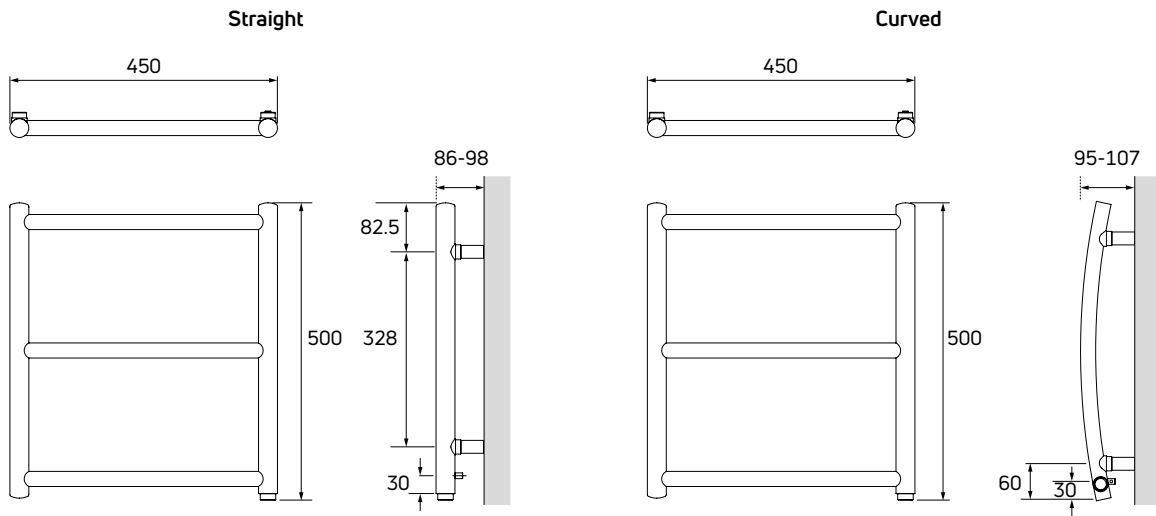

INNOKO CURVED
(RIGHT HAND CONNECTION)

Dimensions

NB: All measurements are nominal.

General specification

-  **CERTIFICATION**
Produced under a quality management system - ISO 9001:2015, environmental management system - ISO 14001:2015 and Occupational health and safety management system - OHSAS 18001. Carries the CE mark and conforms to the Low Voltage Directive 2014/35/EU and the EMC Directive 2014/30/EU.
-  **ACCESSORIES**
Please see page 138.
-  **SEALED ELECTRIC**
-  **IP RATING**
IP64.
-  **DELIVERY**
Non-stocked item: 8 -12 weeks.
-  **APM® TECHNOLOGY**
Fitted with the latest APM® element technology. Please see page 261.
-  **WASTE DISPOSAL**
According to The WEEE Directive (2012/19/EU). Please see page 261.
-  **GUARANTEE**
2 year guarantee from date of purchase against manufacturing defects.
-  **COLOUR**
Finished in chrome.
-  **ECO DESIGN DIRECTIVE**
Out of Scope. Towel warmers exempt from Directive.
-  **MATERIAL**
Manufactured from steel. Filled with a glycol mix, part water/part anti-freeze.

INNOKO STRAIGHT (RIGHT HAND CONNECTION)

For more general information, please see page 260.

Technical information & heat outputs

INNOKO straight

Order Code	Connection Position	Nominal Height (mm)	Nominal Length (mm)	Weight (kg)	Rated Watts
PETSCL	LEFT	500	500	5.0	40
PETSCR	RIGHT	500	500	5.0	40