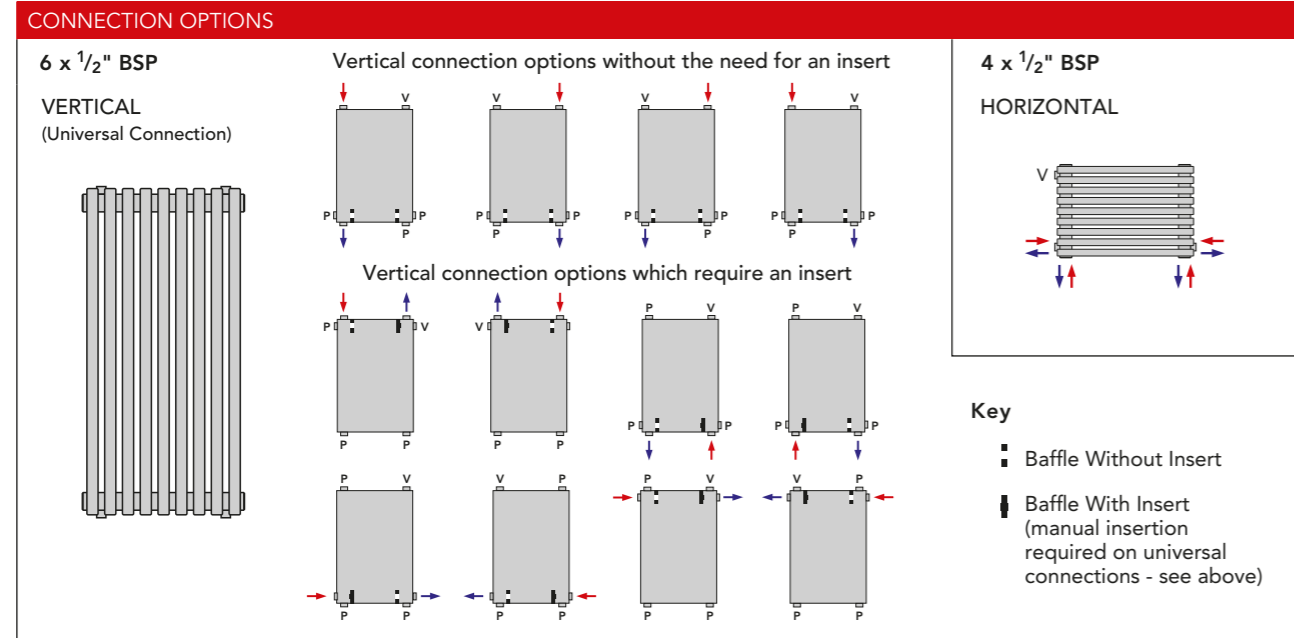

OPUS

GENERAL SPECIFICATION & TECHNICAL INFORMATION

-  **CERTIFICATION**
Manufactured and tested to EN 442. Carries the BS Kitemark and CE Mark. Produced under a quality management system - ISO 9001:2015, environmental management system - ISO 14001:2015 and Occupational health and safety management system - OHSAS 18001.
-  **GUARANTEE**
10 year guarantee from date of purchase against manufacturing defects.
-  **COLOUR**
Standard stocked finish is white (RAL 9016). For other special colour options please see page 278.
-  **MATERIAL**
Manufactured from steel.
-  **SYSTEM**
2 pipe pumped indirect domestic and commercial heating applications.

-  **CONNECTIONS**
Vertical: 6 x 1/2" BSP. Horizontal: 4 x 1/2" BSP.
-  **AIR VENTS**
Included in the packaging.
-  **OPERATING PRESSURES**
Tested to a pressure of 13 bar. Working pressure of up to 10 bar.
-  **OPERATING TEMPERATURE**
Maximum 100°C.
-  **DELIVERY**
Non-stocked item: 6 - 8 weeks.
-  **VALVES**
Please see page 231.

MOUNTING POSITIONS, DIMENSIONS & WALL BRACKETS

HEAT OUTPUTS

OPUS VERTICAL

Order Code	Nominal Height (H) (mm)	Nominal Length (L) (mm)	No. of Tubes	Heat Outputs @ ΔT 50°C		Heat Outputs @ ΔT 30°C		n-Coefficients
				Watts	Btu/h	Watts	Btu/h	
MEZV1	2000	324	9	803	2740	413	1409	1.304
MEZV2	2000	468	13	1160	3958	596	2034	1.304
MEZV3	2000	612	17	1516	5173	779	2658	1.304
MEZV4	2000	756	21	1873	6391	1146	3910	1.304