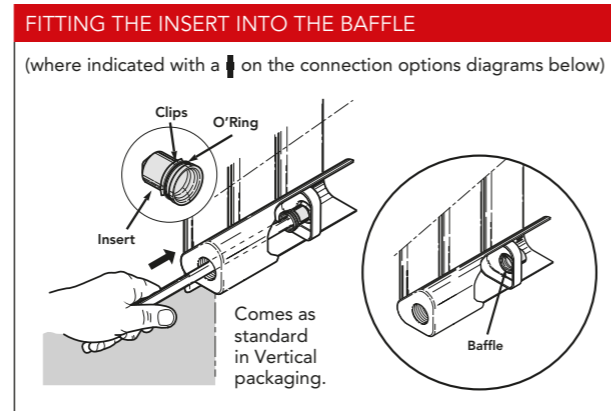

OPUS

GENERAL SPECIFICATION & TECHNICAL INFORMATION

- **CERTIFICATION**
  Manufactured and tested to EN 442. Carries the BS Kitemark and CE Mark. Produced under a quality management system - ISO 9001:2015, environmental management system - ISO 14001:2015 and Occupational health and safety management system - OHSAS 18001.
- **GUARANTEE**
  10 year guarantee from date of purchase against manufacturing defects.
- **COLOUR**
  Standard stocked finish is white (RAL 9016). For other special colour options please see page 278.
- **MATERIAL**
  Manufactured from steel.
- **SYSTEM**
  2 pipe pumped indirect domestic and commercial heating applications.

- **CONNECTIONS**
  Vertical: 6 x 1/2" BSP. Horizontal: 4 x 1/2" BSP.
- **AIR VENTS**
  Included in the packaging.
- **OPERATING PRESSURES**
  Tested to a pressure of 13 bar. Working pressure of up to 10 bar.
- **OPERATING TEMPERATURE**
  Maximum 100°C.
- **DELIVERY**
  Non-stocked item: 6 - 8 weeks.
- **VALVES**
  Please see page 231.

For more general information, please see page 276.

WEIGHTS & WATER CONTENTS PER METRE LENGTH		
Type	Weight (kg)	Water Content (l)
MEZV1	14.49	6.93
MEZV2	20.93	10.01
MEZV3	27.37	13.09
MEZV4	33.81	16.17
MEZH1	7.20	3.32
MEZH2	9.28	4.34
MEZH3	12.01	5.54
MEZH4	15.38	7.24