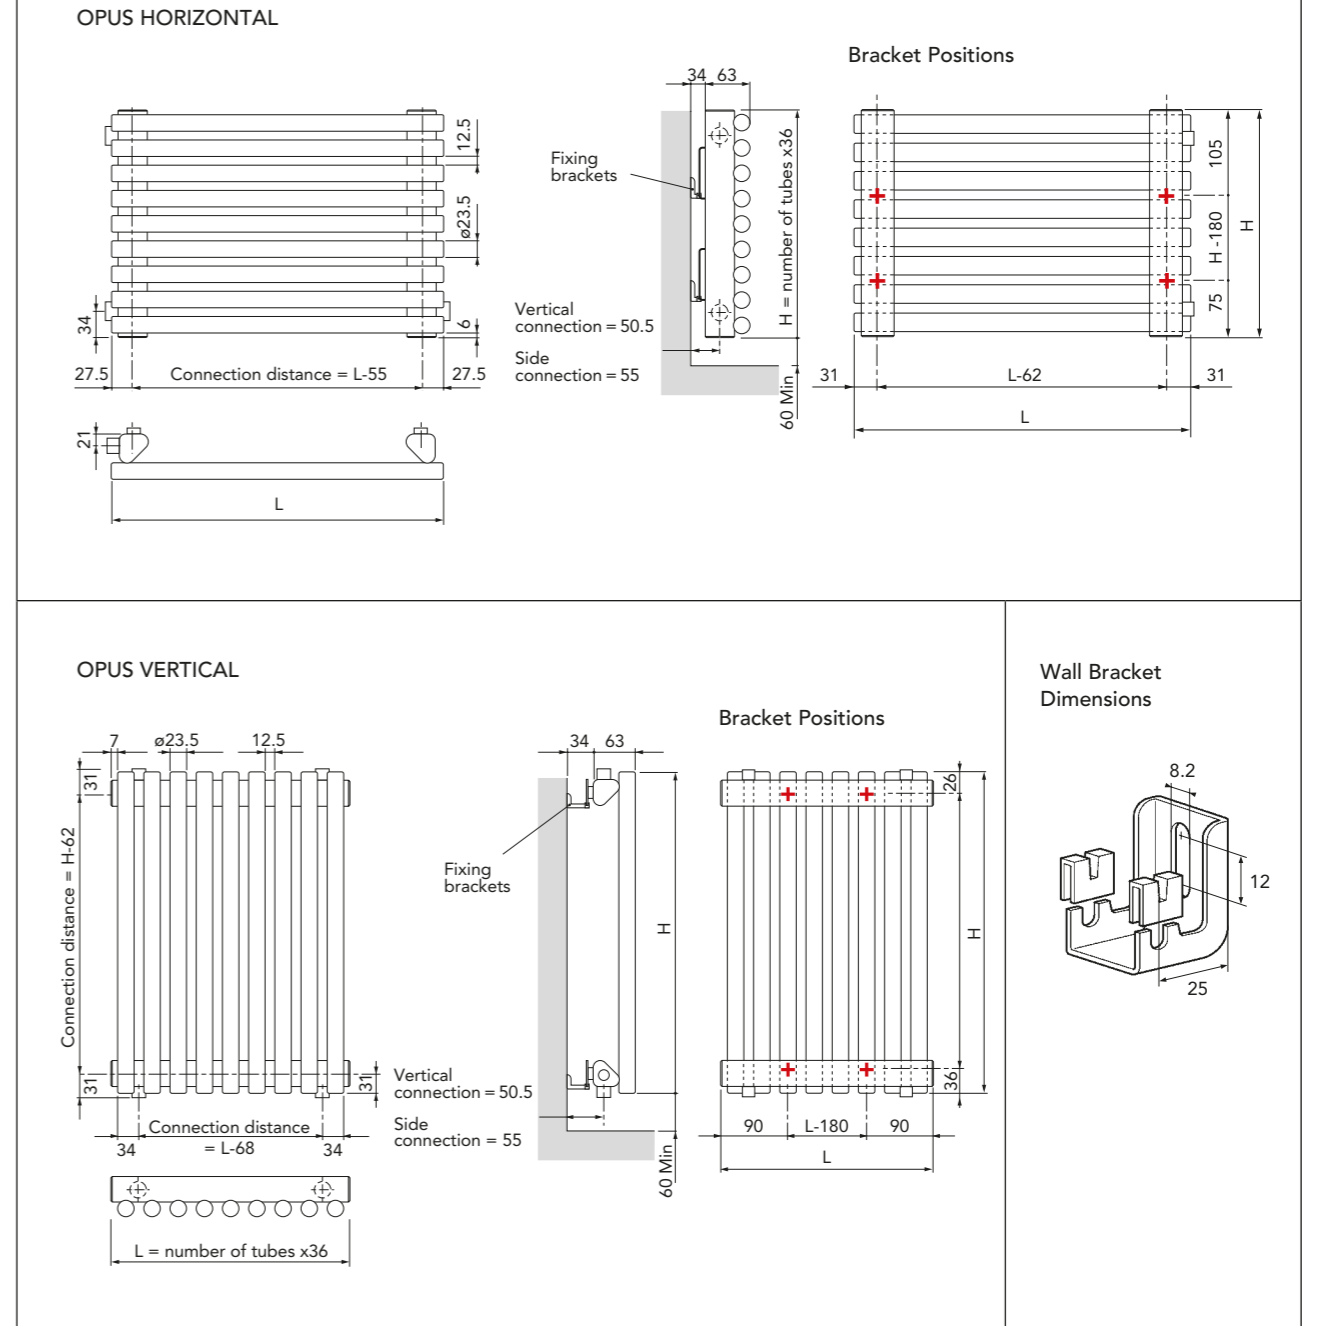

OPUS

GENERAL SPECIFICATION & TECHNICAL INFORMATION

-  **CERTIFICATION**
Manufactured and tested to EN 442. Carries the BS Kitemark and CE Mark. Produced under a quality management system - ISO 9001:2015, environmental management system - ISO 14001:2015 and Occupational health and safety management system - OHSAS 18001.
-  **GUARANTEE**
10 year guarantee from date of purchase against manufacturing defects.
-  **COLOUR**
Standard stocked finish is white (RAL 9016). For other special colour options please see page 278.
-  **MATERIAL**
Manufactured from steel.
-  **SYSTEM**
2 pipe pumped indirect domestic and commercial heating applications.

-  **CONNECTIONS**
Vertical: 6 x 1/2" BSP. Horizontal: 4 x 1/2" BSP.
-  **AIR VENTS**
Included in the packaging.
-  **OPERATING PRESSURES**
Tested to a pressure of 13 bar. Working pressure of up to 10 bar.
-  **OPERATING TEMPERATURE**
Maximum 100°C.
-  **DELIVERY**
Non-stocked item: 6 - 8 weeks.
-  **VALVES**
Please see page 231.

For more general information, please see page 276.

WEIGHTS & WATER CONTENTS PER METRE LENGTH		
Type	Weight (kg)	Water Content (l)
MEZV1	14.49	6.93
MEZV2	20.93	10.01
MEZV3	27.37	13.09
MEZV4	33.81	16.17
MEZH1	7.20	3.32
MEZH2	9.28	4.34
MEZH3	12.01	5.54
MEZH4	15.38	7.24

MOUNTING POSITIONS, DIMENSIONS & WALL BRACKETS

HEAT OUTPUTS

OPUS VERTICAL

Order Code	Nominal Height (H) (mm)	Nominal Length (L) (mm)	No. of Tubes	Heat Outputs @ ΔT 50°C		Heat Outputs @ ΔT 30°C		n-Coefficients
				Watts	Btu/h	Watts	Btu/h	
MEZV1	2000	324	9	803	2740	413	1409	1.304
MEZV2	2000	468	13	1160	3958	596	2034	1.304
MEZV3	2000	612	17	1516	5173	779	2658	1.304
MEZV4	2000	756	21	1873	6391	1146	3910	1.304