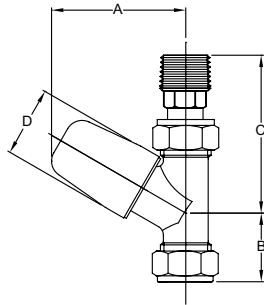

### DELIVERY

2 - 5 working days.

For more general information, please see page 260.

**Dimensions**

**SLIMLINE DECORATIVE**

15mm Angle

15mm Straight (for vertical mounting)

Model	A	B	C	D
	(mm)	(mm)	(mm)	(mm)
15mm Angle	57.0	30.0	56.0	30.0
15mm Straight	57.0	29.0	67.0	30.0

**SLIMLINE DECORATIVE Pushfit**

10/15mm Angle

10/15mm Straight (for vertical mounting)

Model	A	B	C	D	E
	(mm)	(mm)	(mm)	(mm)	(mm)
10mm Angle	57.0	43.0	56.0	30.0	32.0
10mm Straight	57.0	43.0	67.0	30.0	32.0
15mm Angle	57.0	50.0	56.0	30.0	38.0
15mm Straight	57.0	49.0	67.0	30.0	38.0

NB: All measurements are nominal.

DECSL10HACPF90

**PUSHFIT**  
OPTION AVAILABLE

DECSL15HSC

**SLIMLINE DECORATIVE**

Description	Metal Finish	Order Code	Minimum Order Qty*
15mm Angle Combined Wheelhead/Lockshield Manual Valve	Polished Chrome	DECSL15HAC	1
15mm Straight Combined Wheelhead/Lockshield Manual Valve	Polished Chrome	DECSL15HSC	1

**SLIMLINE DECORATIVE pushfit**

10mm (90° Pushfit Elbow) Angle Combined Wheelhead/Lockshield Manual Valve	Polished Chrome	DECSL10HACPF90	1
10mm (90° Pushfit Elbow) Straight Combined Wheelhead/Lockshield Manual Valve	Polished Chrome	DECSL10HSCPF90	1
15mm (90° Pushfit Elbow) Angle Combined Wheelhead/Lockshield Manual Valve	Polished Chrome	DECSL15HACPF90	1
15mm (90° Pushfit Elbow) Straight Combined Wheelhead/Lockshield Manual Valve	Polished Chrome	DECSL15HSCPF90	1