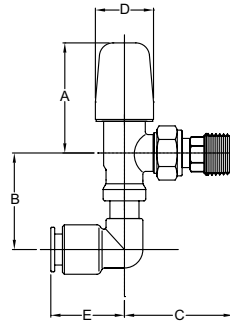

### DELIVERY

2 - 5 working days.

For more general information, please see page 260.

**Dimensions**

**SLIMLINE DECORATIVE**

15mm Angle

15mm Straight (for vertical mounting)

Model	A	B	C	D
	(mm)	(mm)	(mm)	(mm)
15mm Angle	57.0	30.0	56.0	30.0
15mm Straight	57.0	29.0	67.0	30.0

**SLIMLINE DECORATIVE Pushfit**

10/15mm Angle

10/15mm Straight (for vertical mounting)

Model	A	B	C	D	E
	(mm)	(mm)	(mm)	(mm)	(mm)
10mm Angle	57.0	43.0	56.0	30.0	32.0
10mm Straight	57.0	43.0	67.0	30.0	32.0
15mm Angle	57.0	50.0	56.0	30.0	38.0
15mm Straight	57.0	49.0	67.0	30.0	38.0

NB: All measurements are nominal.

DECSL10HACPF90

**PUSHFIT**  
OPTION AVAILABLE

DECSL15HSC

**SLIMLINE DECORATIVE**

Description	Metal Finish	Order Code	Minimum Order Qty*
15mm Angle Combined Wheelhead/Lockshield Manual Valve	Polished Chrome	DECSL15HAC	1
15mm Straight Combined Wheelhead/Lockshield Manual Valve	Polished Chrome	DECSL15HSC	1

**SLIMLINE DECORATIVE pushfit**

10mm (90° Pushfit Elbow) Angle Combined Wheelhead/Lockshield Manual Valve	Polished Chrome	DECSL10HACPF90	1
10mm (90° Pushfit Elbow) Straight Combined Wheelhead/Lockshield Manual Valve	Polished Chrome	DECSL10HSCPF90	1
15mm (90° Pushfit Elbow) Angle Combined Wheelhead/Lockshield Manual Valve	Polished Chrome	DECSL15HACPF90	1
15mm (90° Pushfit Elbow) Straight Combined Wheelhead/Lockshield Manual Valve	Polished Chrome	DECSL15HSCPF90	1