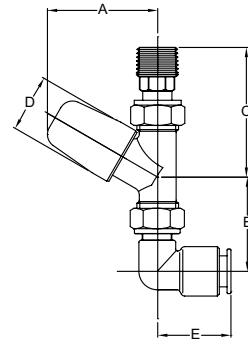

### DELIVERY

2 - 5 working days.

For more general information, please see page 260.

**Dimensions**

**SLIMLINE DECORATIVE**

15mm Angle

15mm Straight (for vertical mounting)

Model	A	B	C	D
	(mm)	(mm)	(mm)	(mm)
15mm Angle	57.0	30.0	56.0	30.0
15mm Straight	57.0	29.0	67.0	30.0

**SLIMLINE DECORATIVE Pushfit**

10/15mm Angle

10/15mm Straight (for vertical mounting)

Model	A	B	C	D	E
	(mm)	(mm)	(mm)	(mm)	(mm)
10mm Angle	57.0	43.0	56.0	30.0	32.0
10mm Straight	57.0	43.0	67.0	30.0	32.0
15mm Angle	57.0	50.0	56.0	30.0	38.0
15mm Straight	57.0	49.0	67.0	30.0	38.0

NB: All measurements are nominal.

DECSL10HACPF90

**PUSHFIT**  
OPTION AVAILABLE

DECSL15HSC

**SLIMLINE DECORATIVE**

Description	Metal Finish	Order Code	Minimum Order Qty*
15mm Angle Combined Wheelhead/Lockshield Manual Valve	Polished Chrome	DECSL15HAC	1
15mm Straight Combined Wheelhead/Lockshield Manual Valve	Polished Chrome	DECSL15HSC	1

**SLIMLINE DECORATIVE pushfit**

10mm (90° Pushfit Elbow) Angle Combined Wheelhead/Lockshield Manual Valve	Polished Chrome	DECSL10HACPF90	1
10mm (90° Pushfit Elbow) Straight Combined Wheelhead/Lockshield Manual Valve	Polished Chrome	DECSL10HSCPF90	1
15mm (90° Pushfit Elbow) Angle Combined Wheelhead/Lockshield Manual Valve	Polished Chrome	DECSL15HACPF90	1
15mm (90° Pushfit Elbow) Straight Combined Wheelhead/Lockshield Manual Valve	Polished Chrome	DECSL15HSCPF90	1