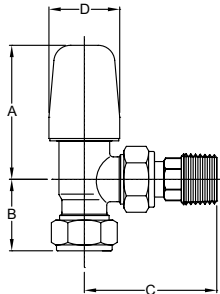

### DELIVERY

2 - 5 working days.

For more general information, please see page 260.

**Dimensions**

**SLIMLINE DECORATIVE**

15mm Angle

15mm Straight (for vertical mounting)

Model	A	B	C	D
	(mm)	(mm)	(mm)	(mm)
15mm Angle	57.0	30.0	56.0	30.0
15mm Straight	57.0	29.0	67.0	30.0

**SLIMLINE DECORATIVE Pushfit**

10/15mm Angle

10/15mm Straight (for vertical mounting)

Model	A	B	C	D	E
	(mm)	(mm)	(mm)	(mm)	(mm)
10mm Angle	57.0	43.0	56.0	30.0	32.0
10mm Straight	57.0	43.0	67.0	30.0	32.0
15mm Angle	57.0	50.0	56.0	30.0	38.0
15mm Straight	57.0	49.0	67.0	30.0	38.0

NB: All measurements are nominal.

DECSL10HACPF90

**PUSHFIT**  
OPTION AVAILABLE

DECSL15HSC

**SLIMLINE DECORATIVE**

Description	Metal Finish	Order Code	Minimum Order Qty*
15mm Angle Combined Wheelhead/Lockshield Manual Valve	Polished Chrome	DECSL15HAC	1
15mm Straight Combined Wheelhead/Lockshield Manual Valve	Polished Chrome	DECSL15HSC	1

**SLIMLINE DECORATIVE pushfit**

10mm (90° Pushfit Elbow) Angle Combined Wheelhead/Lockshield Manual Valve	Polished Chrome	DECSL10HACPF90	1
10mm (90° Pushfit Elbow) Straight Combined Wheelhead/Lockshield Manual Valve	Polished Chrome	DECSL10HSCPF90	1
15mm (90° Pushfit Elbow) Angle Combined Wheelhead/Lockshield Manual Valve	Polished Chrome	DECSL15HACPF90	1
15mm (90° Pushfit Elbow) Straight Combined Wheelhead/Lockshield Manual Valve	Polished Chrome	DECSL15HSCPF90	1